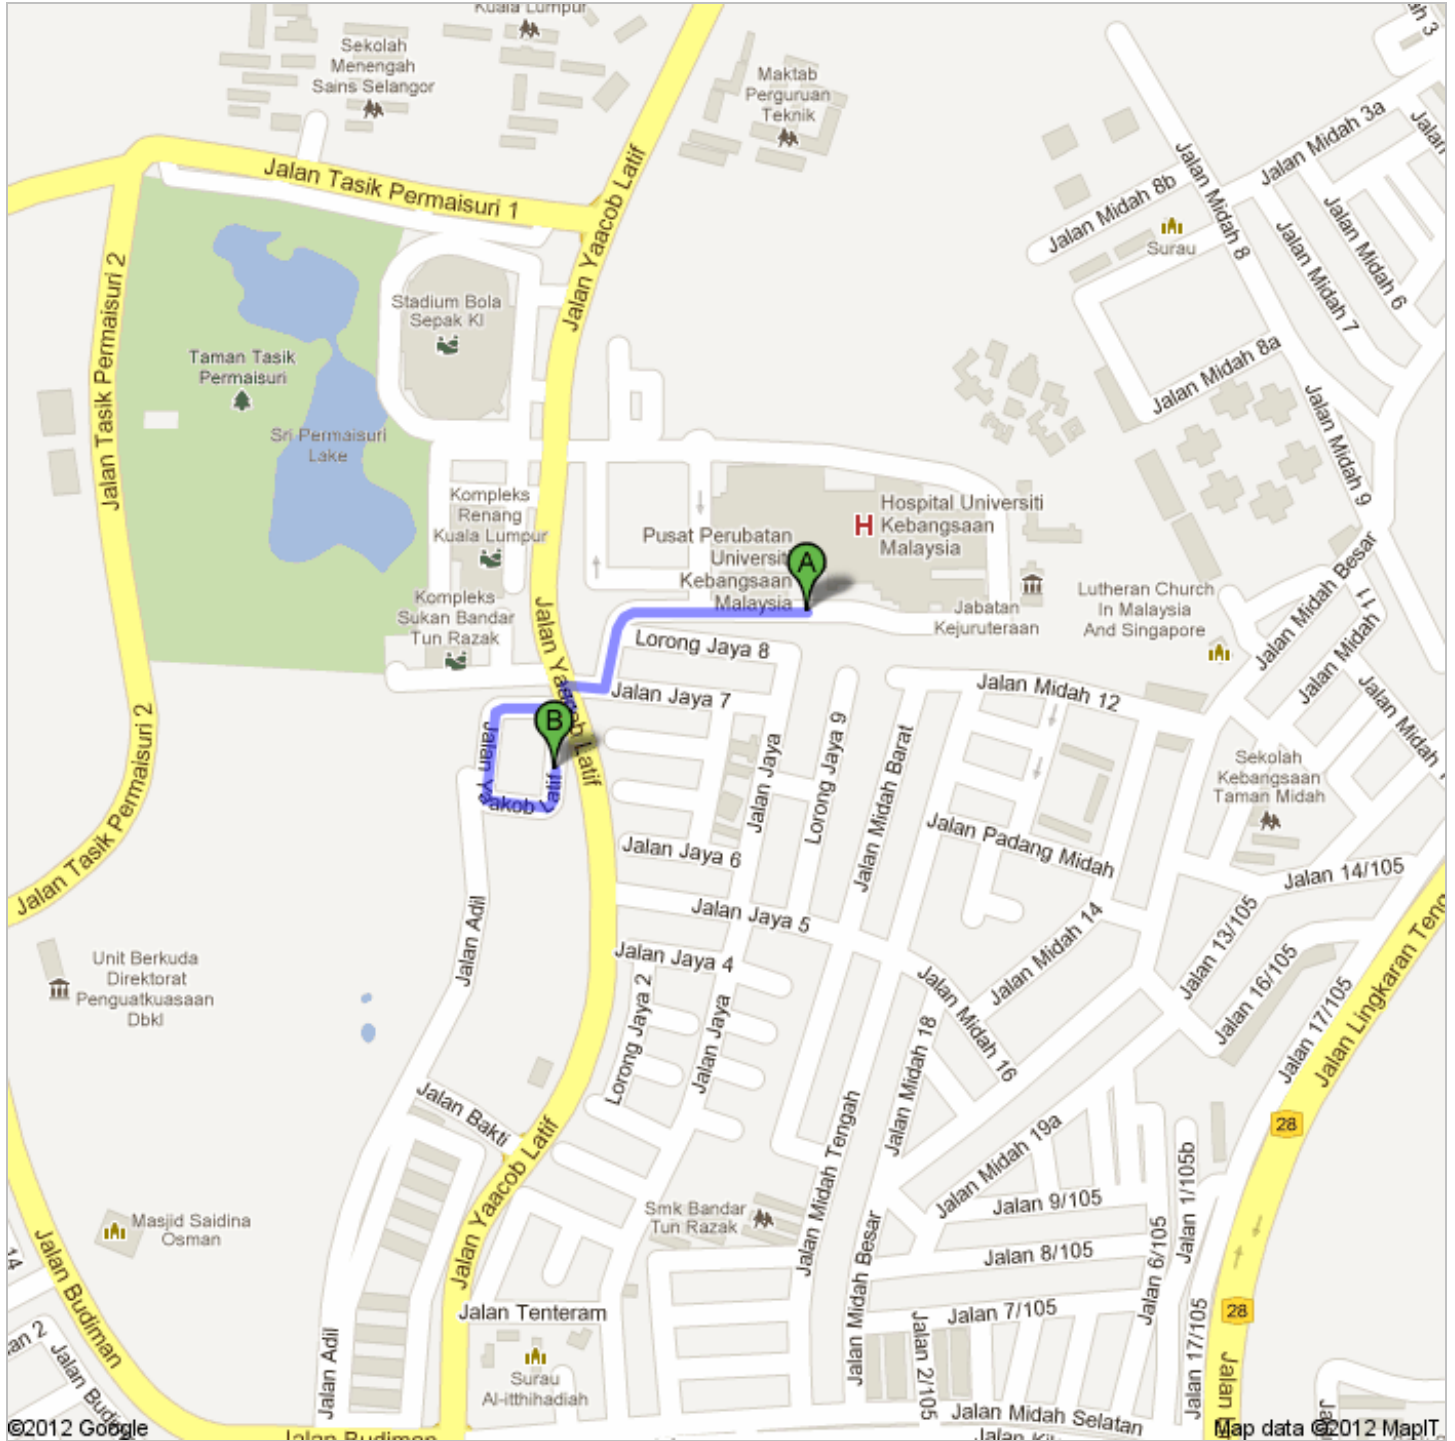

Directions to Yayasan Pusat Belia Antarabangsa

Jln. Yaacob Latif, Bdr. Tun Razak, 56000 Cheras, Kuala Lumpur, Malaysia - 03-9171-9204

700 m – about 2 mins

Save trees. Go green!
Download Google Maps on your phone at google.com/gmm

Pusat Perubatan Universiti Kebangsaan Malaysia

Jalan Yaacob Latif, 56000 Kuala Lumpur, Malaysia - 03-9145-5555

1. Head **west** toward **Lorong Jaya 8**

go 300 m
total 300 m

2. Turn **right** onto **Jalan Jaya 7**

go 47 m
total 350 m

3. Turn **left** onto **Jalan Yaacob Latif**

go 28 m
total 400 m

4. Take the 1st right onto **Jalan Yaacob Latif**

Destination will be on the left
About 1 min

go 300 m
total 700 m

Yayasan Pusat Belia Antarabangsa

Map data ©2012 MapIT